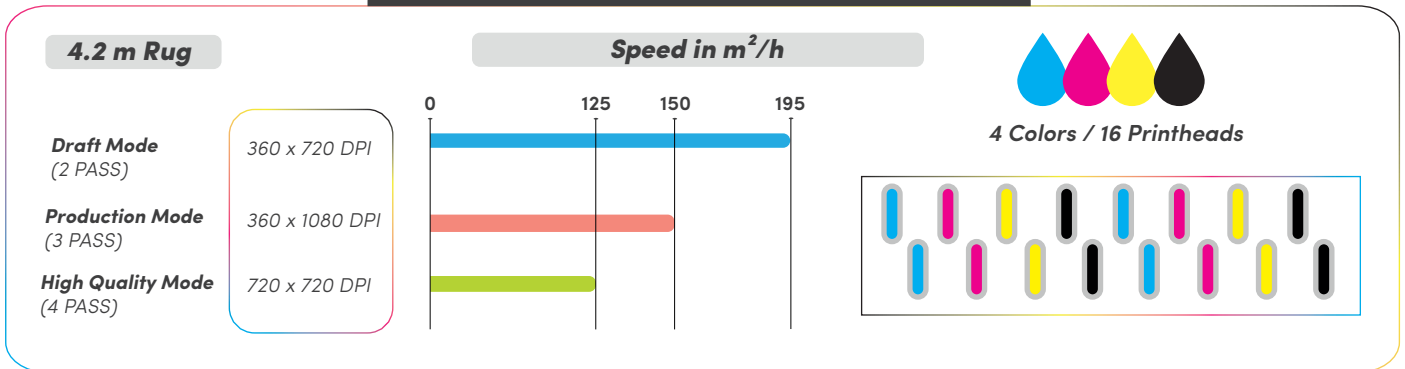

Picasso - Carpet

SPEED CONFIGURATIONS

PICASSO CARPET 8 Printheads

PICASSO CARPET 8 Printheads

PICASSO CARPET 4 Printheads

PICASSO CARPET 4 Printheads

PICASSO CARPET 16 Printheads

PICASSO CARPET 16 Printheads

PICASSO CARPET 16 Printheads